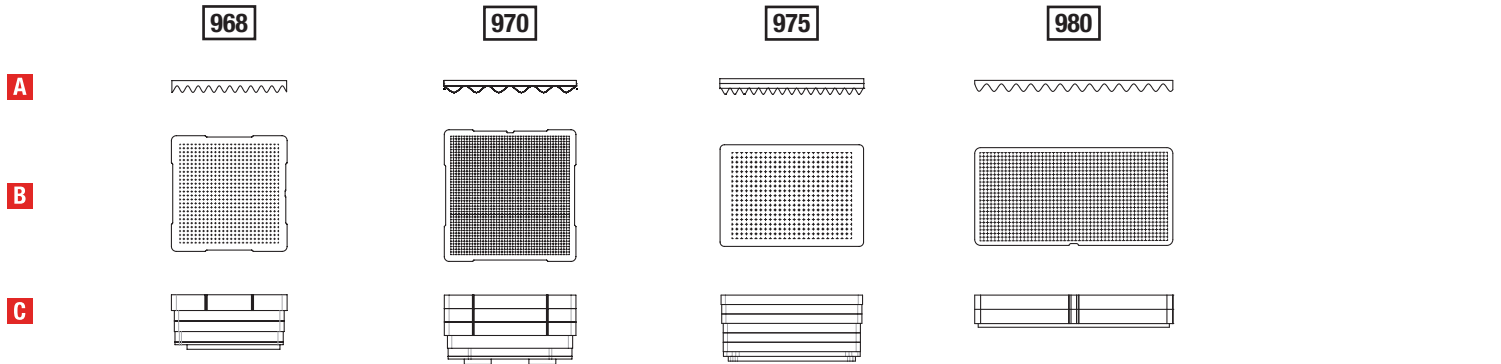

C

Dimensions

A	1.75in	1.75in	1.75in	1.5in	1.75in	1.75in
B	18.4375in x 13.25in	20.375in x 11.1875in	21.75in x 12.75in	20.625in x 14.375in	22.625in x 17.375in	20.625in x 15.4375in
C	7in	5.125in	6.75in	5.5in	5.75in	7.5in
Weight Poids	1.47lbs	1.11lbs	1.50lbs	1.52lbs	2.10lbs	2.10lbs

A - LID TRAY-ELEVATION | ÉLÉVATION DU PLATEAU **B** - BASE TRAY | PLATEAU DE BASE **C** - BASE TRAY-ELEVATION | ÉLÉVATION DU PLATEAU DE BASE

Dimensions	955	960	962	963	965
A	1.75in	1.75in	1.75in	2.25in	2.25in
B	22.25in x 17.25in	22.125in x 17.125in	27.9375 x 16.5in	29.25in x 18.25in	29.25in x 18.25in
C	7.875in	10.125in	7.375in	9.4375in	12.9375in
Weight Poids	2.50lbs	3.20lbs	2.70lbs	3.75lbs	4.50lbs